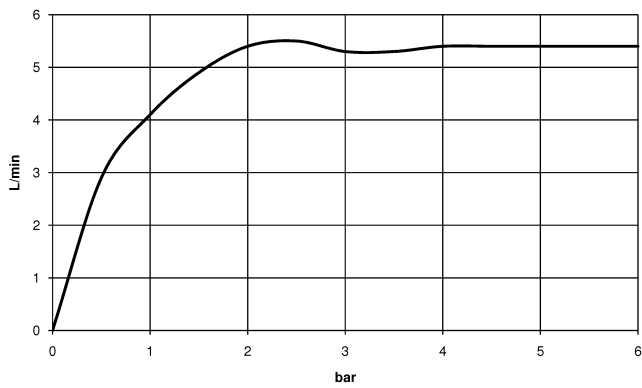

36 805 661

- 160mm projection
- fixed spout
- circular, air-enriched flow
- hole diameter 60 mm
- rosette Ø 78 mm
- max. spout flow rate 5.7 l/min
- lead-free
- with single-point mounting

	Chrome	36 805 661-00
	Brushed Platinum	36 805 661-06
	Dark Chrome	36 805 661-19
	Light Gold	36 805 661-26
	Brushed Light Gold	36 805 661-27
	Matte Black	36 805 661-33
	Brushed Bronze	36 805 661-42
	Brushed Champagne (22kt Gold)	36 805 661-46
	Champagne (22kt Gold)	36 805 661-47
	Brushed Chrome	36 805 661-93
	Brushed Dark Platinum	36 805 661-99

Required miscellaneous

- Concealed wall mounting -** 35 050 970 90
- min. recess depth 80 mm
 - max. recess depth 105 mm

36 805 661

Flow rate chart

36 805 661

Spare parts list

No.	Item Number	Name	Quantity used	Delivery time
1	90 30 11 232 00 90	disc	1	10
2	90 24 01 046 01 90	connection	2	10
3	90 27 66 026 00-00	rosette	1	10
4	09 31 11 144 90	pin	1	2
5	90 15 05 044 00 90	cartridge	1	2
6	09 24 04 266 90	nut	1	2
7	09 14 10 120 90	seal	1	2
8	09 28 30 043-00	cover	1	10
9	90 20 66 024 00-00	handle	1	10
10	90 23 01 168 00-00	aerator	1	10
11	90 30 30 229 00 90	screw	2	10