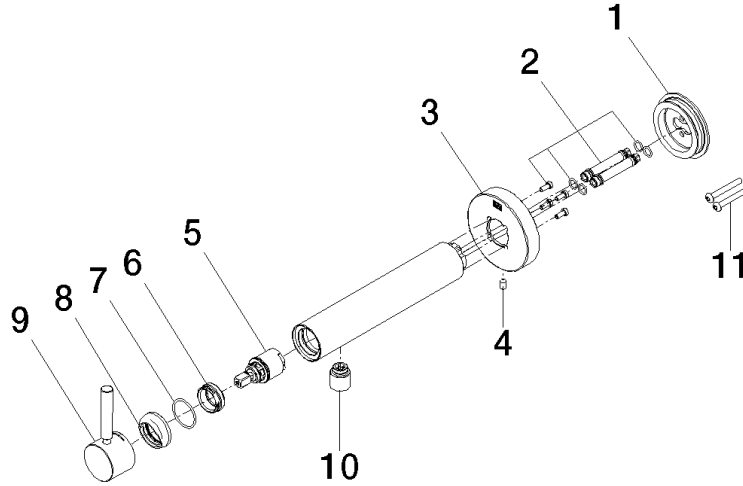

36 805 661

- 160mm projection
- fixed spout
- circular, air-enriched flow
- hole diameter 60 mm
- rosette Ø 78 mm
- max. spout flow rate 5.7 l/min
- lead-free
- with single-point mounting

	Chrome	36 805 661-00
	Brushed Platinum	36 805 661-06
	Dark Chrome	36 805 661-19
	Light Gold	36 805 661-26
	Brushed Light Gold	36 805 661-27
	Matte Black	36 805 661-33
	Brushed Bronze	36 805 661-42
	Brushed Champagne (22kt Gold)	36 805 661-46
	Champagne (22kt Gold)	36 805 661-47
	Brushed Chrome	36 805 661-93
	Brushed Dark Platinum	36 805 661-99

Required miscellaneous

- Concealed wall mounting -** 35 050 970 90
- min. recess depth 80 mm
 - max. recess depth 105 mm

36 805 661

Flow rate chart

36 805 661

Spare parts list

No.	Item Number	Name	Quantity used	Delivery time
1	90 30 11 232 00 90	disc	1	10
2	90 24 01 046 01 90	connection	2	10
3	90 27 66 026 00-00	rosette	1	10
4	09 31 11 144 90	pin	1	2
5	90 15 05 044 00 90	cartridge	1	2
6	09 24 04 266 90	nut	1	2
7	09 14 10 120 90	seal	1	2
8	09 28 30 043-00	cover	1	10
9	90 20 66 024 00-00	handle	1	10
10	90 23 01 168 00-00	aerator	1	10
11	90 30 30 229 00 90	screw	2	10